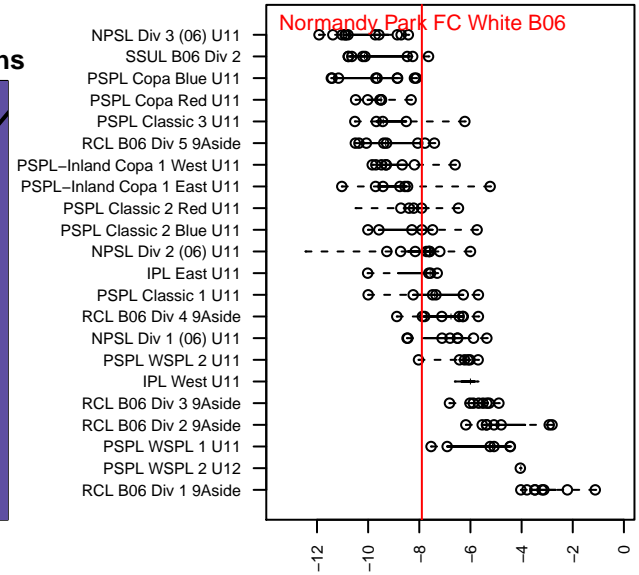

Normandy Park FC White B06

Normandy Park FC
 Normandy Park, WA
 B06 total strength=501
 attack=0.66 defense=0.19
 fall league = PSPL Classic 2 Blue U11
 spr league = Spr PSPL Classic 2 U11
 notes= Chaos

alt names used:
 Normandy Park FC Chaos
 (NPFC) NORMANDY PARK FUTBOL NPFC (C
 Normandy Park FC Chaos

Venues played:
 2016 REDAPT Cup Bronze U11
 2016 PSPL Classic 2 Blue U11
 2016 Spr PSPL Classic 2 U11

**attack and defense variance (black dot)
relative to other teams
and top 10 in region**

**attack and defense rating
relative to others at age
and all opponents in last 13 months**

Performance relative to 13 month average