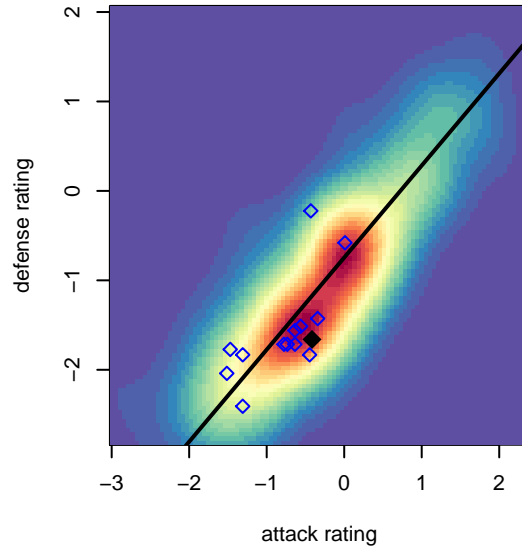

Normandy Park FC White B06

Normandy Park FC
 Normandy Park, WA
 B06 total strength=501
 attack=0.66 defense=0.19
 fall league = PSPL Classic 2 Blue U11
 spr league = Spr PSPL Classic 2 U11
 notes= Chaos

**attack and defense variance (black dot)
relative to other teams
and top 10 in region**

**attack and defense rating
relative to others at age
and all opponents in last 13 months**

Performance relative to 13 month average