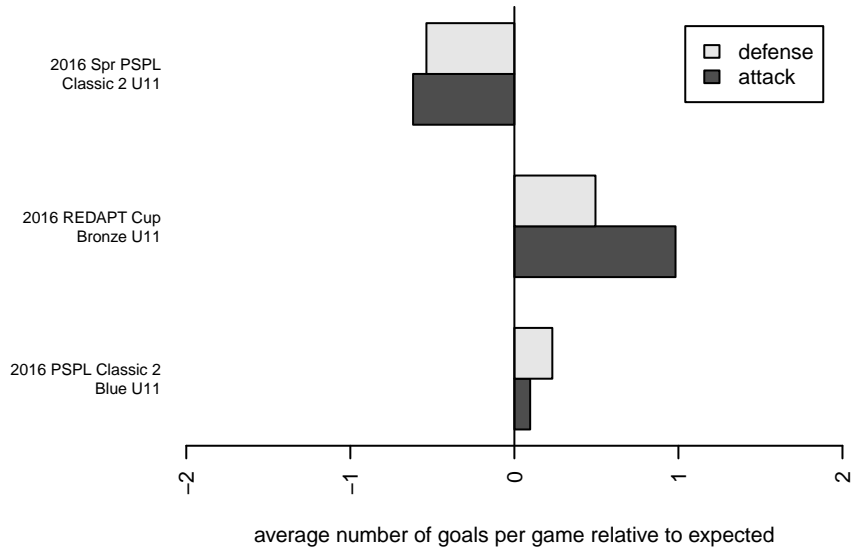

Normandy Park FC White B06

Normandy Park FC
 Normandy Park, WA
 B06 total strength=501
 attack=0.66 defense=0.19
 fall league = PSPL Classic 2 Blue U11
 spr league = Spr PSPL Classic 2 U11
 notes= Chaos

**attack and defense variance (black dot)
relative to other teams
and top 10 in region**

**attack and defense rating
relative to others at age
and all opponents in last 13 months**

Performance relative to 13 month average