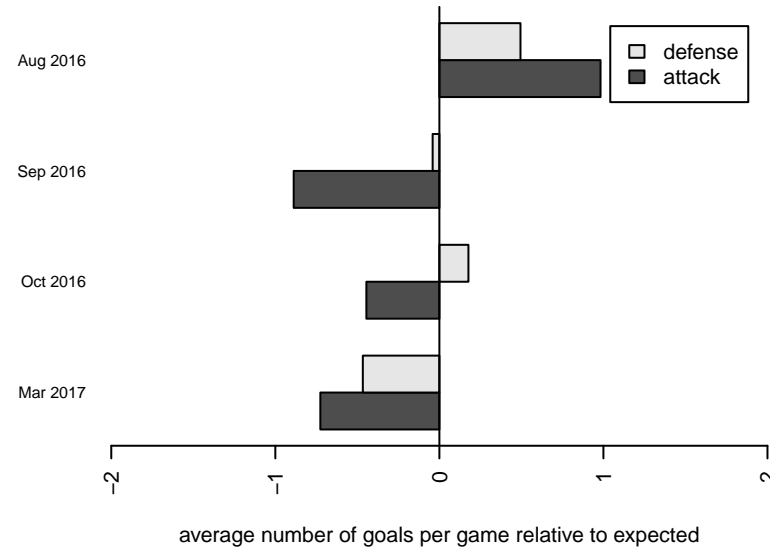

Performance relative to 13 month average