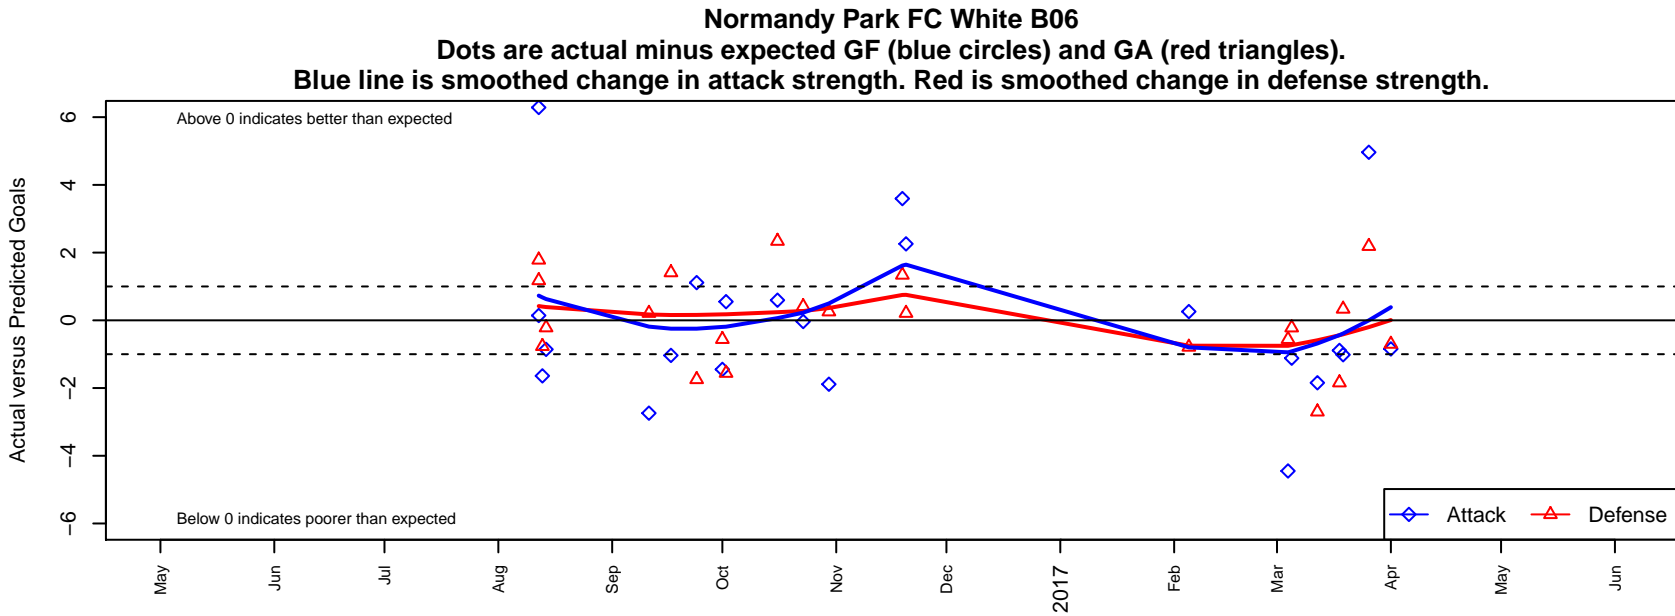

Normandy Park FC White B06

Normandy Park FC
 Normandy Park, WA
 B06 total strength=501
 attack=0.66 defense=0.19
 fall league = PSPL Classic 2 Blue U11
 spr league = Spr PSPL Classic 2 U11
 notes= Chaos

**attack and defense variance (black dot)
relative to other teams
and top 10 in region**

**attack and defense rating
relative to others at age
and all opponents in last 13 months**

Performance relative to 13 month average