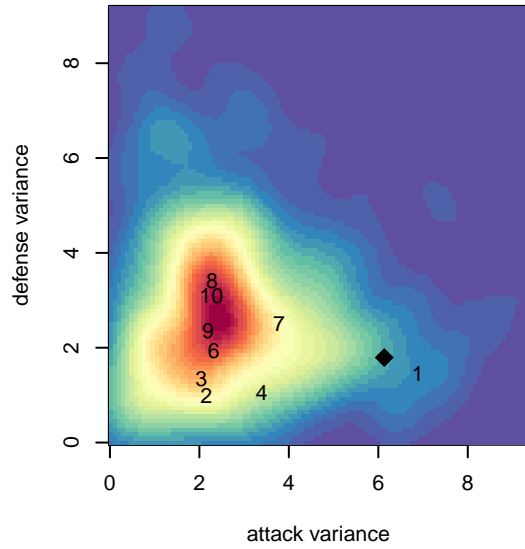

Normandy Park FC White B06

Normandy Park FC
 Normandy Park, WA
 B06 total strength=501
 attack=0.66 defense=0.19
 fall league = PSPL Classic 2 Blue U11
 spr league = Spr PSPL Classic 2 U11
 notes= Chaos

**attack and defense variance (black dot)
relative to other teams
and top 10 in region**

**attack and defense rating
relative to others at age
and all opponents in last 13 months**

Performance relative to 13 month average